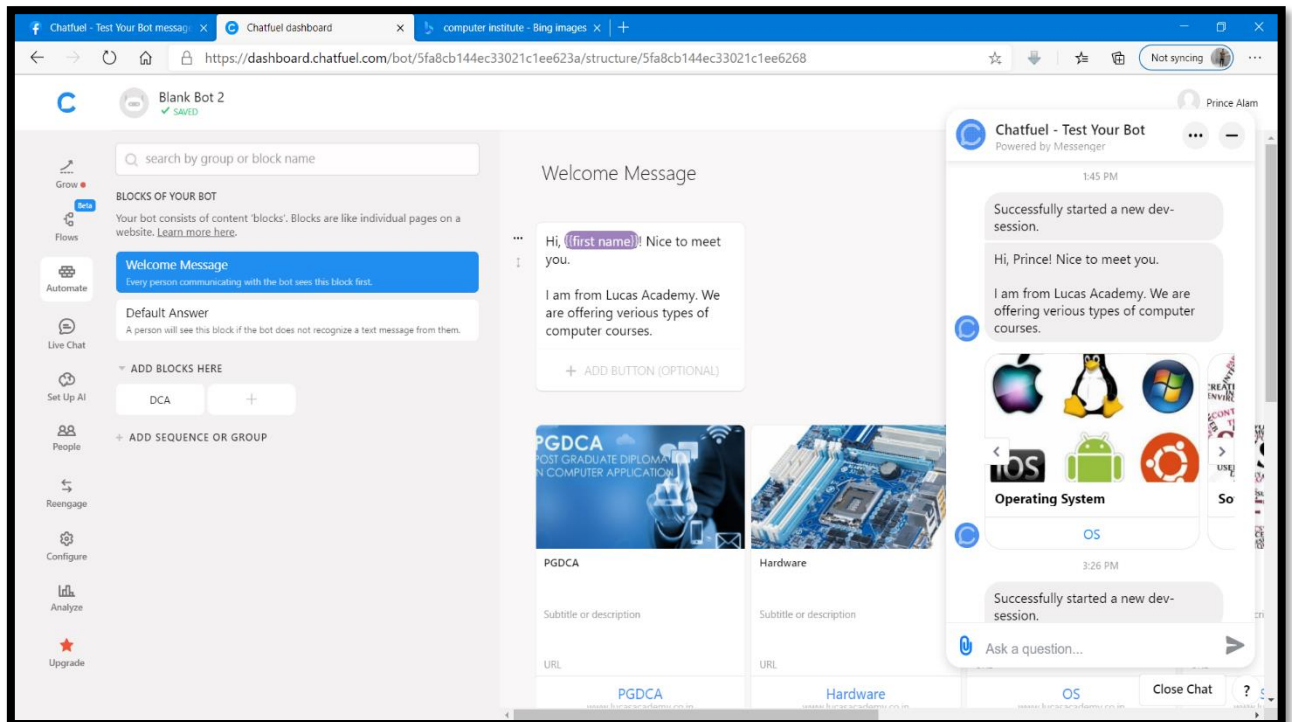

## 2) Now click on a Blank Bot and rename it Bot for Educational Institute :

### 3) Set Default Answer & Courses :

#### 4) Its time to Set Up AI :

#### 5) Now Test the Bot :