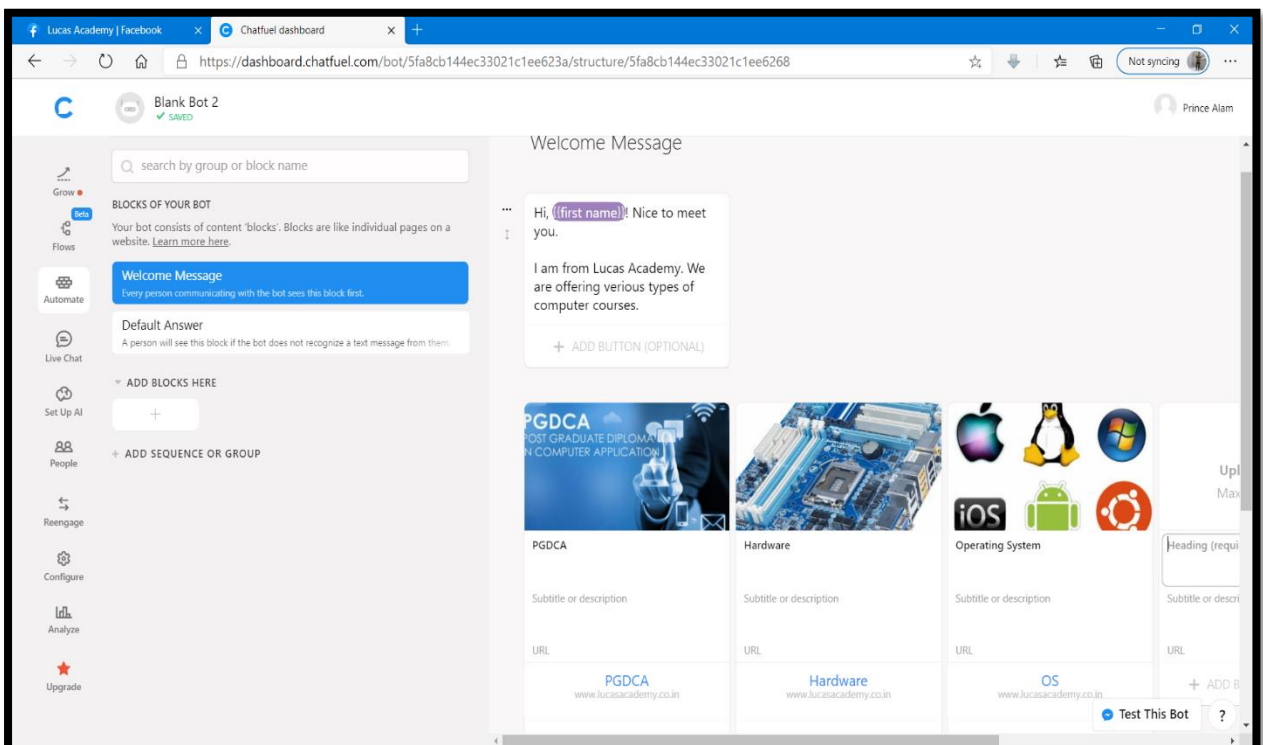

**NAME : YANA SRIVASTAVA**

**UID : 20BCS2279**

**SECTION : 23**

**GROUP : "B"**

**Worksheet**

**EXPERIMENT – 7**

**Aim:**

Create a service ChatBot that responds with relevant data in a conversation for Educational institutions.

**Requirements:**

PC with internet connectivity.

ChatFuel Software.

Facebook ID.

**Expected Outcome:**

1) **First open Chatfuel site & click Get started for free :**

## 2) Now click on a Blank Bot and rename it Bot for Educational Institute :