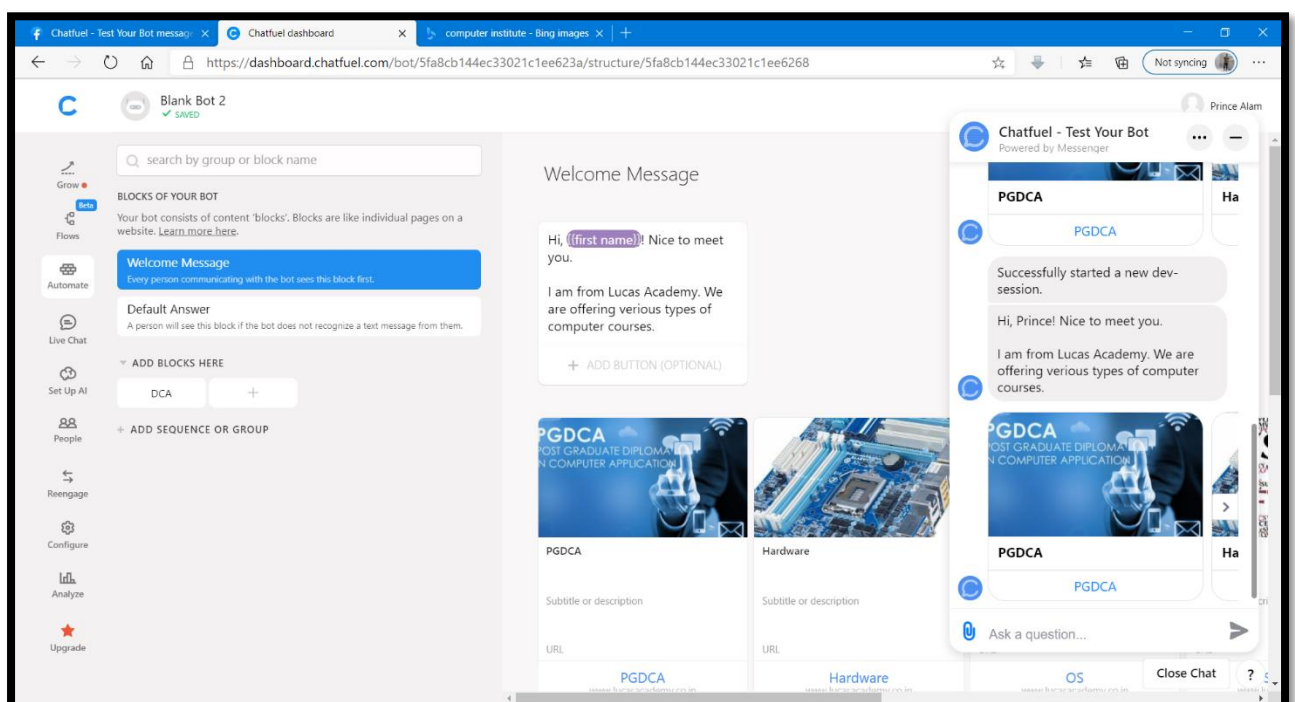

5) Now Test the Bot :