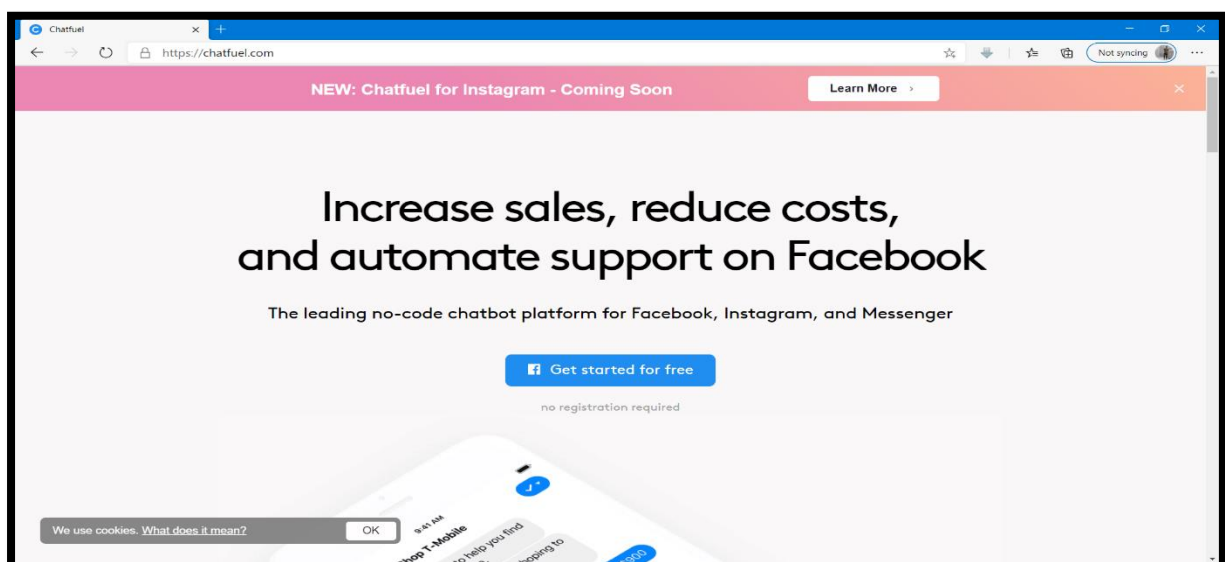

**Requirements:**

PC with internet connectivity.

ChatFuel Software.

Facebook ID.

**Expected Outcome:**

1) **First open Chatfuel site & click Get started for free :**

## 2) Now click on a Blank Bot and rename it Bot for Educational Institute :