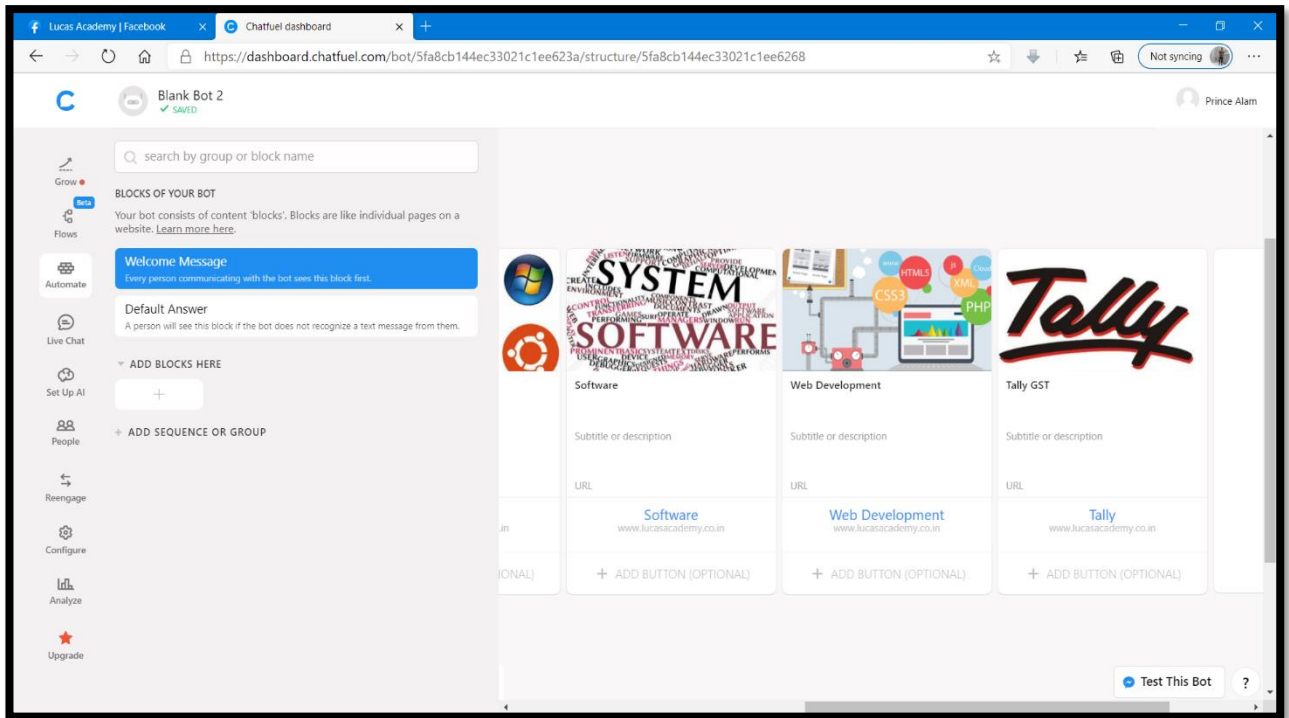

**NAME : YANA SRIVASTAVA**

**UID : 20BCS2279**

**SECTION : 23**

**GROUP : "B"**

**Worksheet**

**EXPERIMENT – 7**

**Aim:**

Create a service ChatBot that responds with relevant data in a conversation for Educational institutions.

**Requirements:**

PC with internet connectivity.

ChatFuel Software.

Facebook ID.

**Expected Outcome:**

1) **First open Chatfuel site & click Get started for free :**

## 2) Now click on a Blank Bot and rename it Bot for Educational Institute :