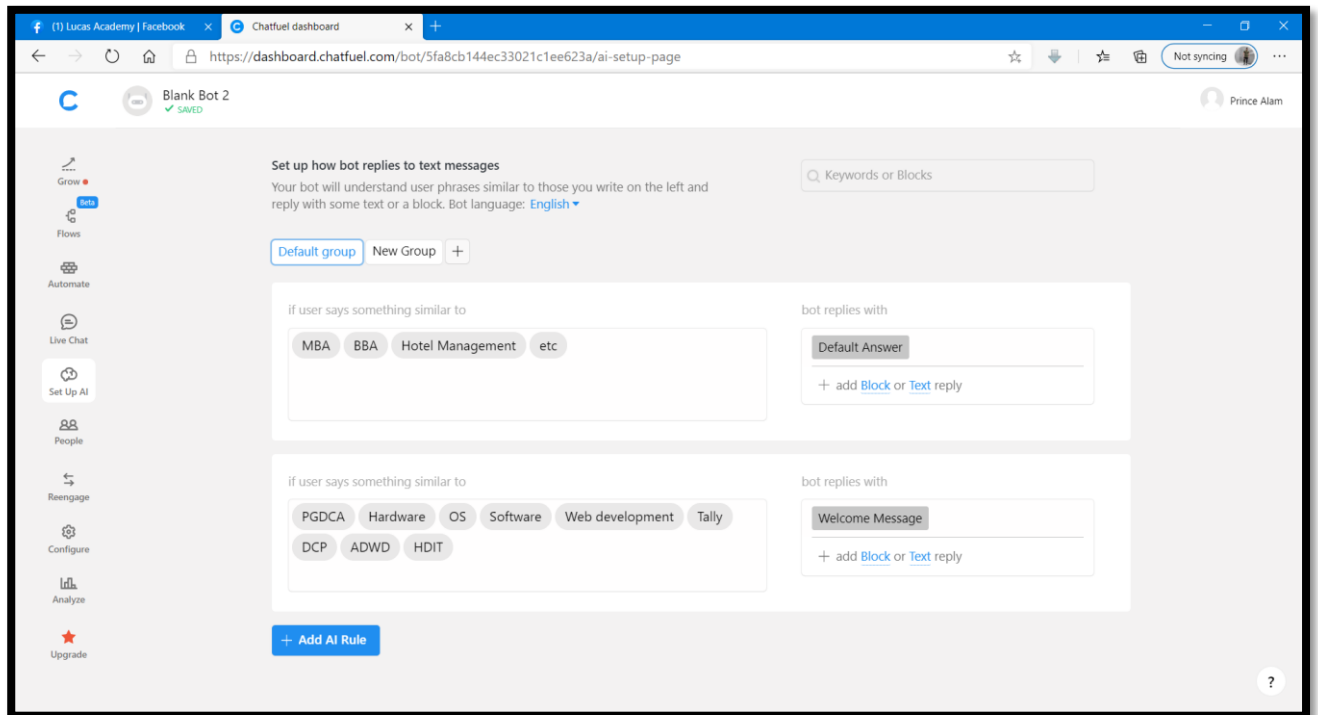

4) Its time to Set Up AI :