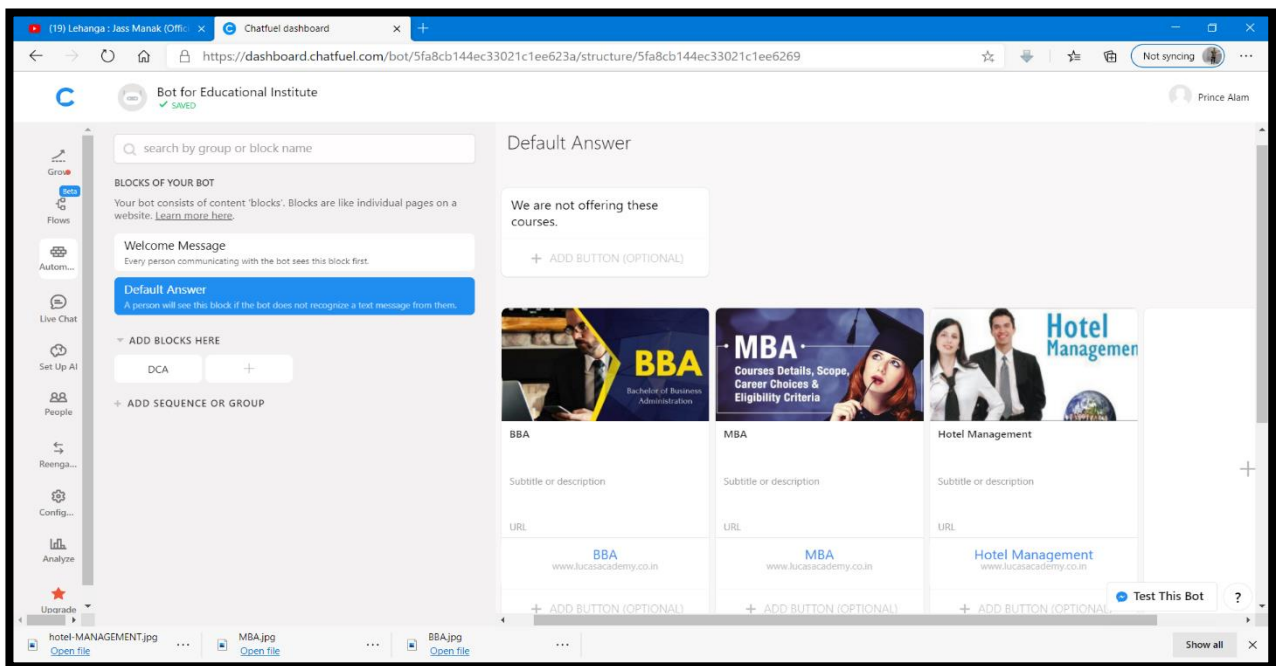

3) Set Default Answer & Courses :