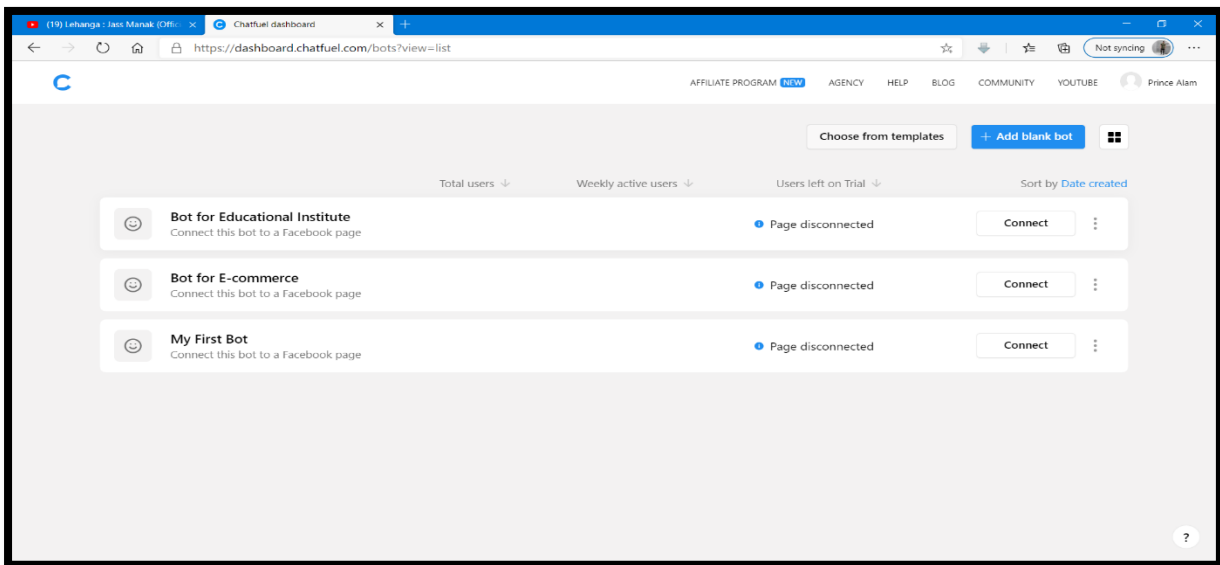

**Requirements:**

PC with internet connectivity.

ChatFuel Software.

Facebook ID.

**Expected Outcome:**

1) **First open Chatfuel site & click Get started for free :**

## 2) Now click on a Blank Bot and rename it Bot for Educational Institute :